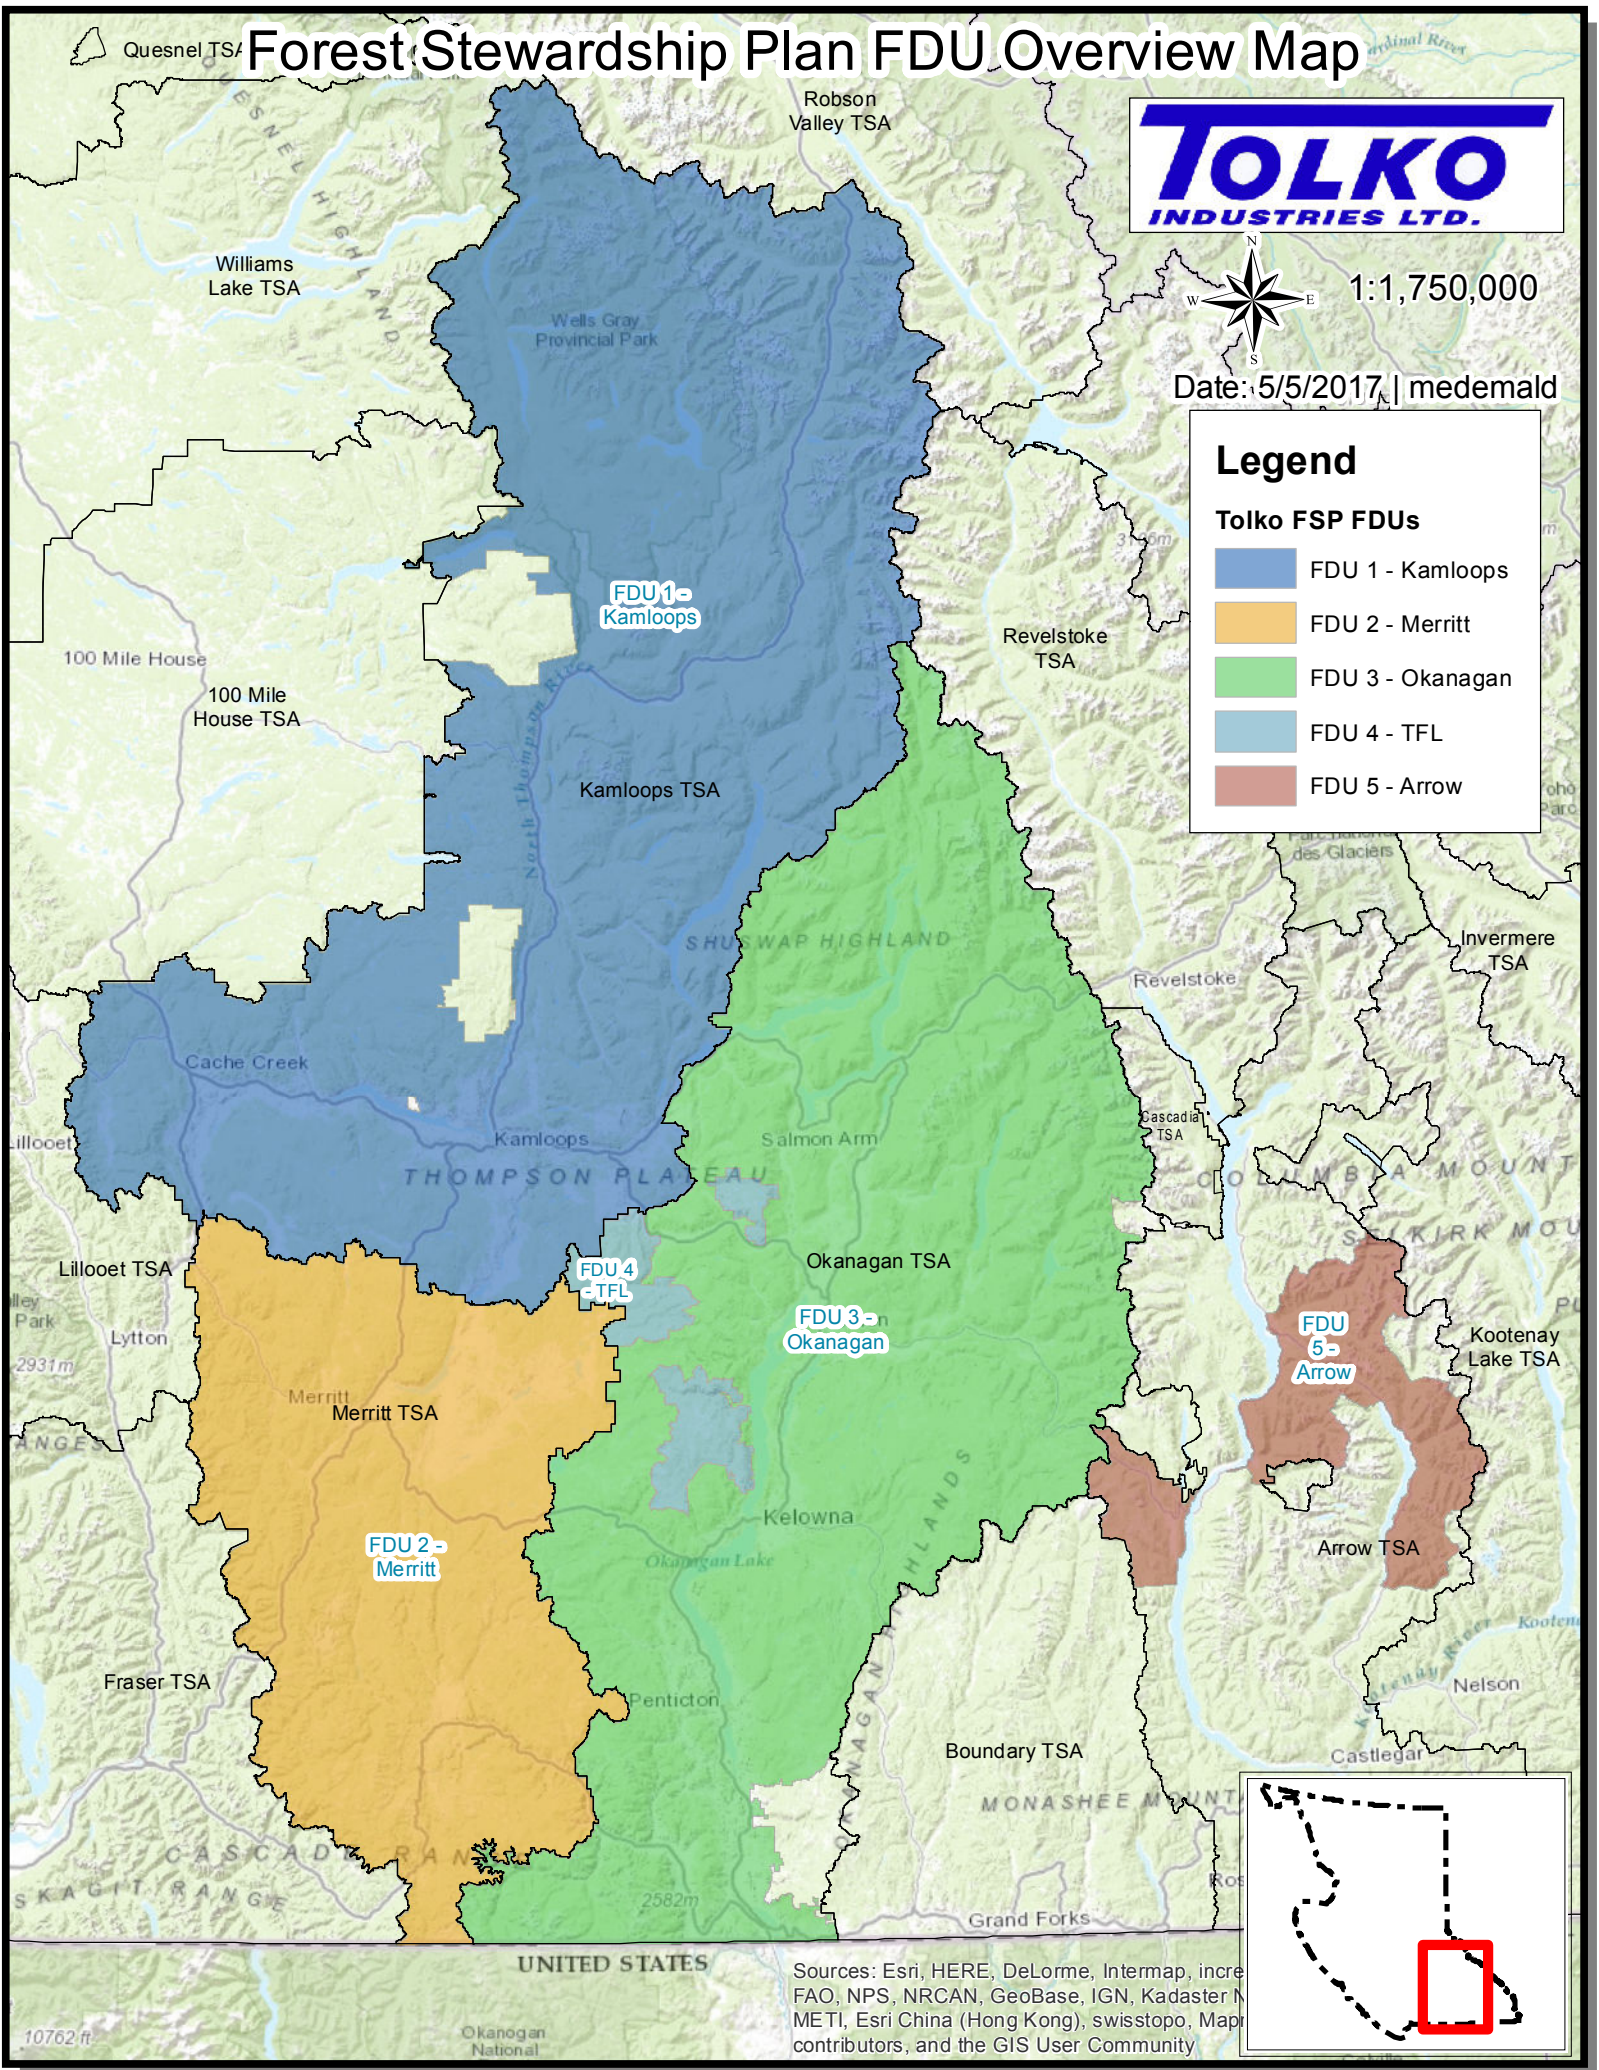

Forest Stewardship Plan FDU Overview Map

Scale: 1:1,750,000
Date: 5/5/2017 | medemald

Legend

Tolko FSP FDUs

- FDU 1 - Kamloops
- FDU 2 - Merritt
- FDU 3 - Okanagan
- FDU 4 - TFL
- FDU 5 - Arrow

Sources: Esri, HERE, DeLorme, Intermap, increment P Corp., GEBCO, CNES/Airbus DS, USDA, FAO, NPS, NRCAN, GeoBase, IGN, Kadaster NL, Ordnance Survey, Esri China (Hong Kong), swisstopo, Mapbox Contributors, and the GIS User Community